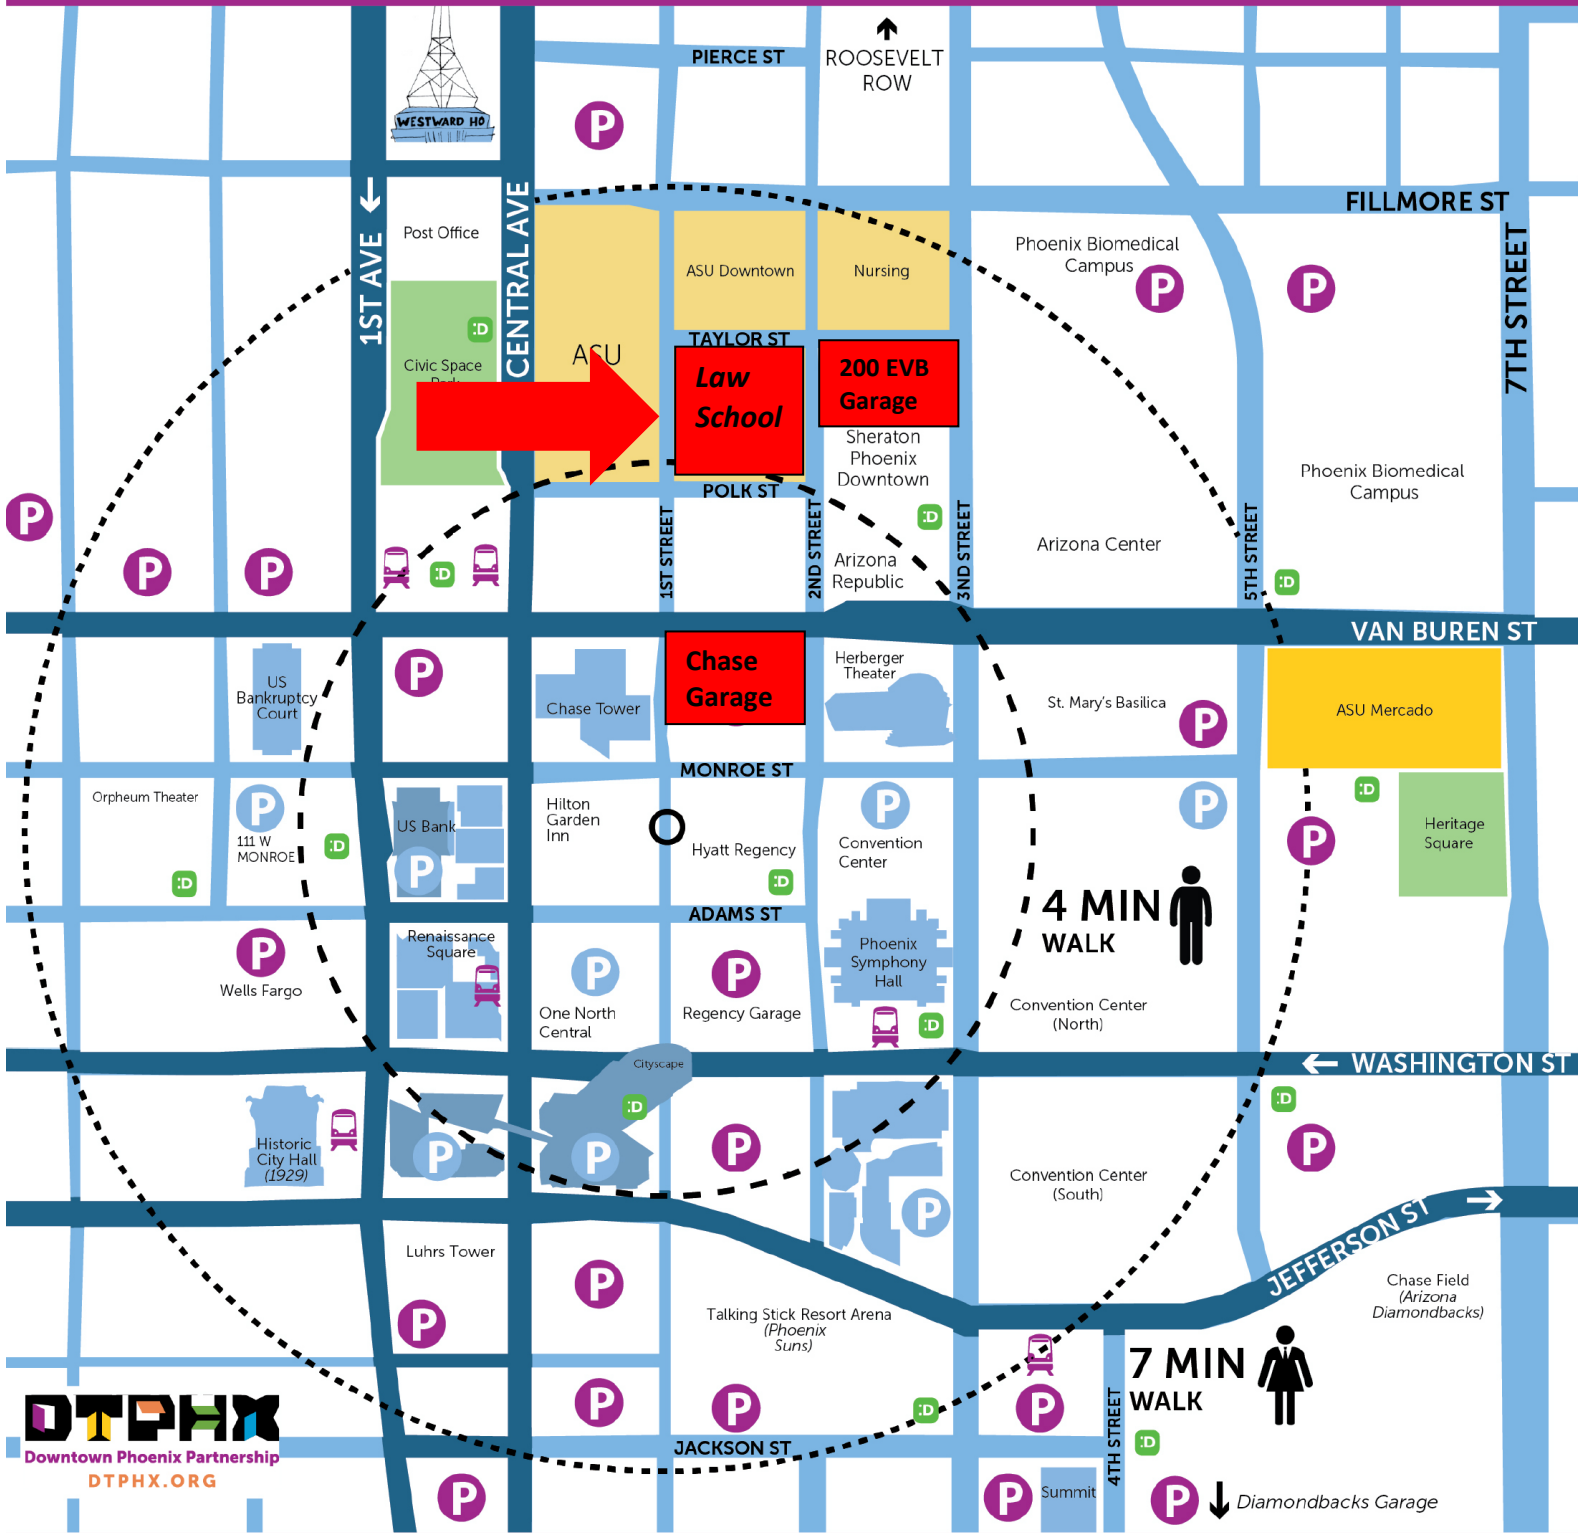

# ARIZONA SUMMIT ON ARTIFICIAL INTELLIGENCE, LAW AND THE COURTS

ASU Sandra Day O'Connor College of Law

111 E. Taylor Street \* Phoenix, Arizona

## GETTING AROUND DTPHX

**DTPHX**  
Downtown Phoenix Partnership  
DTPHX.ORG

**P** Public Parking

**P** Public Parking In Building

**:D** Grid Bike Share

Metro Light Rail Station