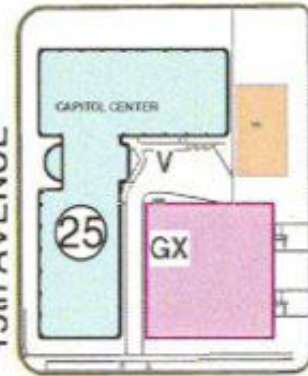

Parking Map for Arizona Supreme Court Building, 1501 W. Washington St., Phoenix, AZ 85007

17th AVENUE

13th AVENUE

Open Parking

Visitor Parking 2hr. Limit

Open Parking

ADAMS STREET

WASHINGTON STREET

JEFFERSON

Open Parking

Open Parking

16th AVENUE

13th AVENUE

16th AVENUE

15th AVENUE

14th AVENUE