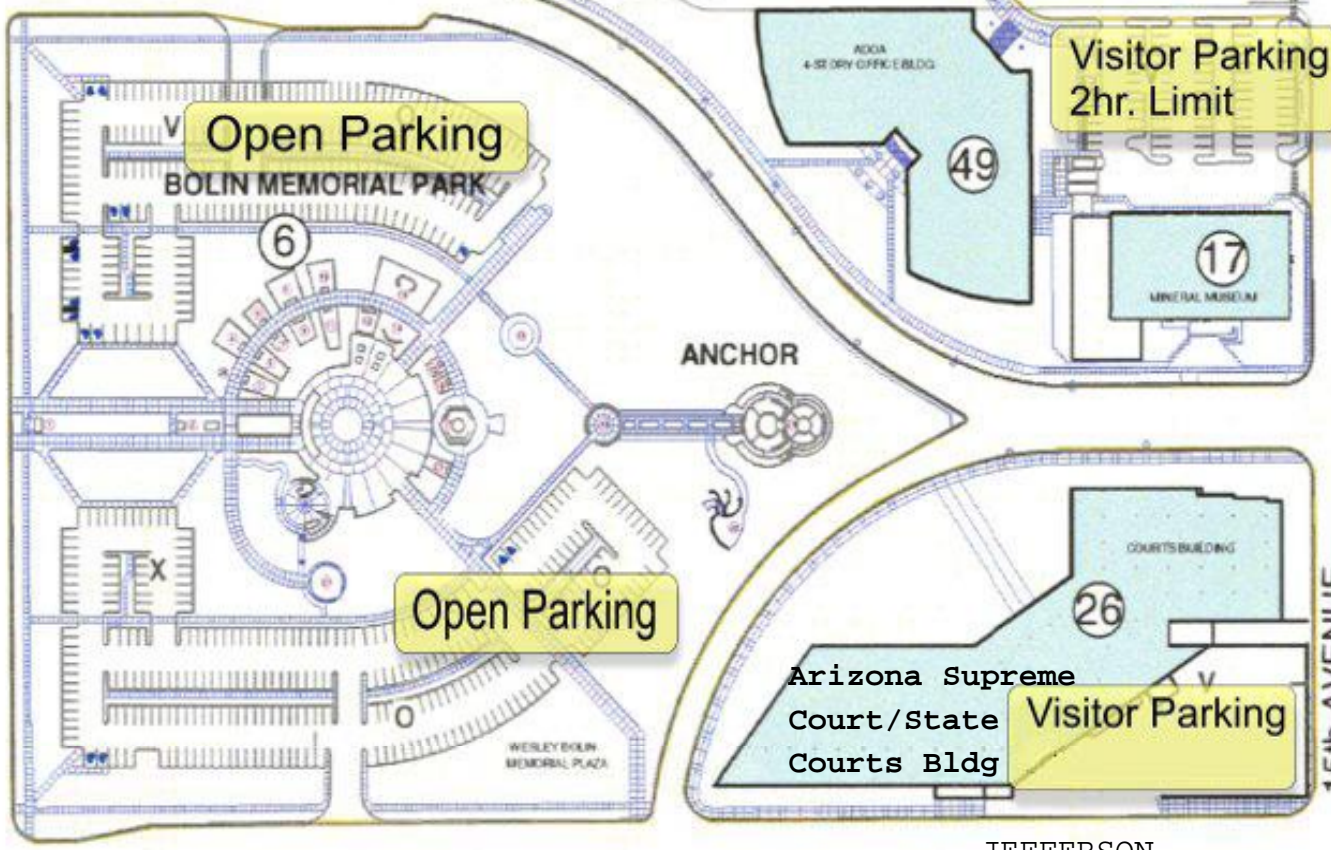

Parking Map for Arizona Supreme Court Building, 1501 W. Washington St., Phoenix, AZ 85007

17th AVENUE

13th AVENUE

Open Parking

Visitor Parking 2hr. Limit

Open Parking

ADAMS STREET

WASHINGTON STREET

JEFFERSON

Open Parking

Open Parking

16th AVENUE

13th AVENUE

16th AVENUE

15th AVENUE

14th AVENUE

13th AVENUE