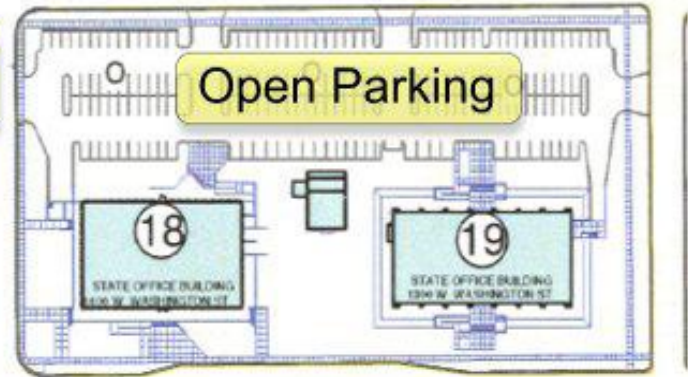

Parking Map for Arizona Supreme Court Building, 1501 W. Washington St., Phoenix, AZ 85007

17th AVENUE

13th AVENUE

Open Parking

Visitor Parking 2hr. Limit

Open Parking

ADAMS STREET

WASHINGTON STREET

JEFFERSON

Open Parking

Open Parking

16th AVENUE

13th AVENUE

16th AVENUE

15th AVENUE

14th AVENUE