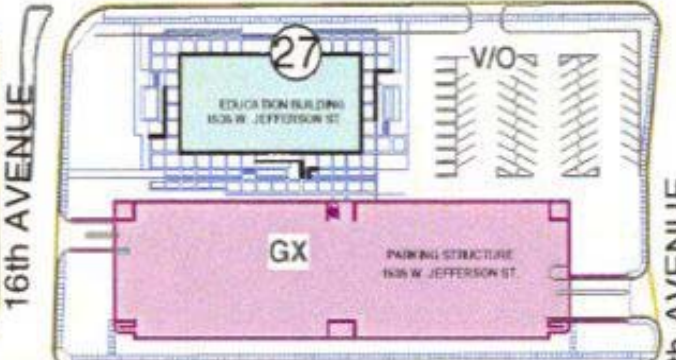

Parking Map for Arizona Supreme Court Building, 1501 W. Washington St., Phoenix, AZ 85007

17th AVENUE

13th AVENUE

Open Parking

Visitor Parking 2hr. Limit

Open Parking

ADAMS STREET

WASHINGTON STREET

JEFFERSON

Open Parking

Open Parking

16th AVENUE

13th AVENUE

16th AVENUE

15th AVENUE

14th AVENUE